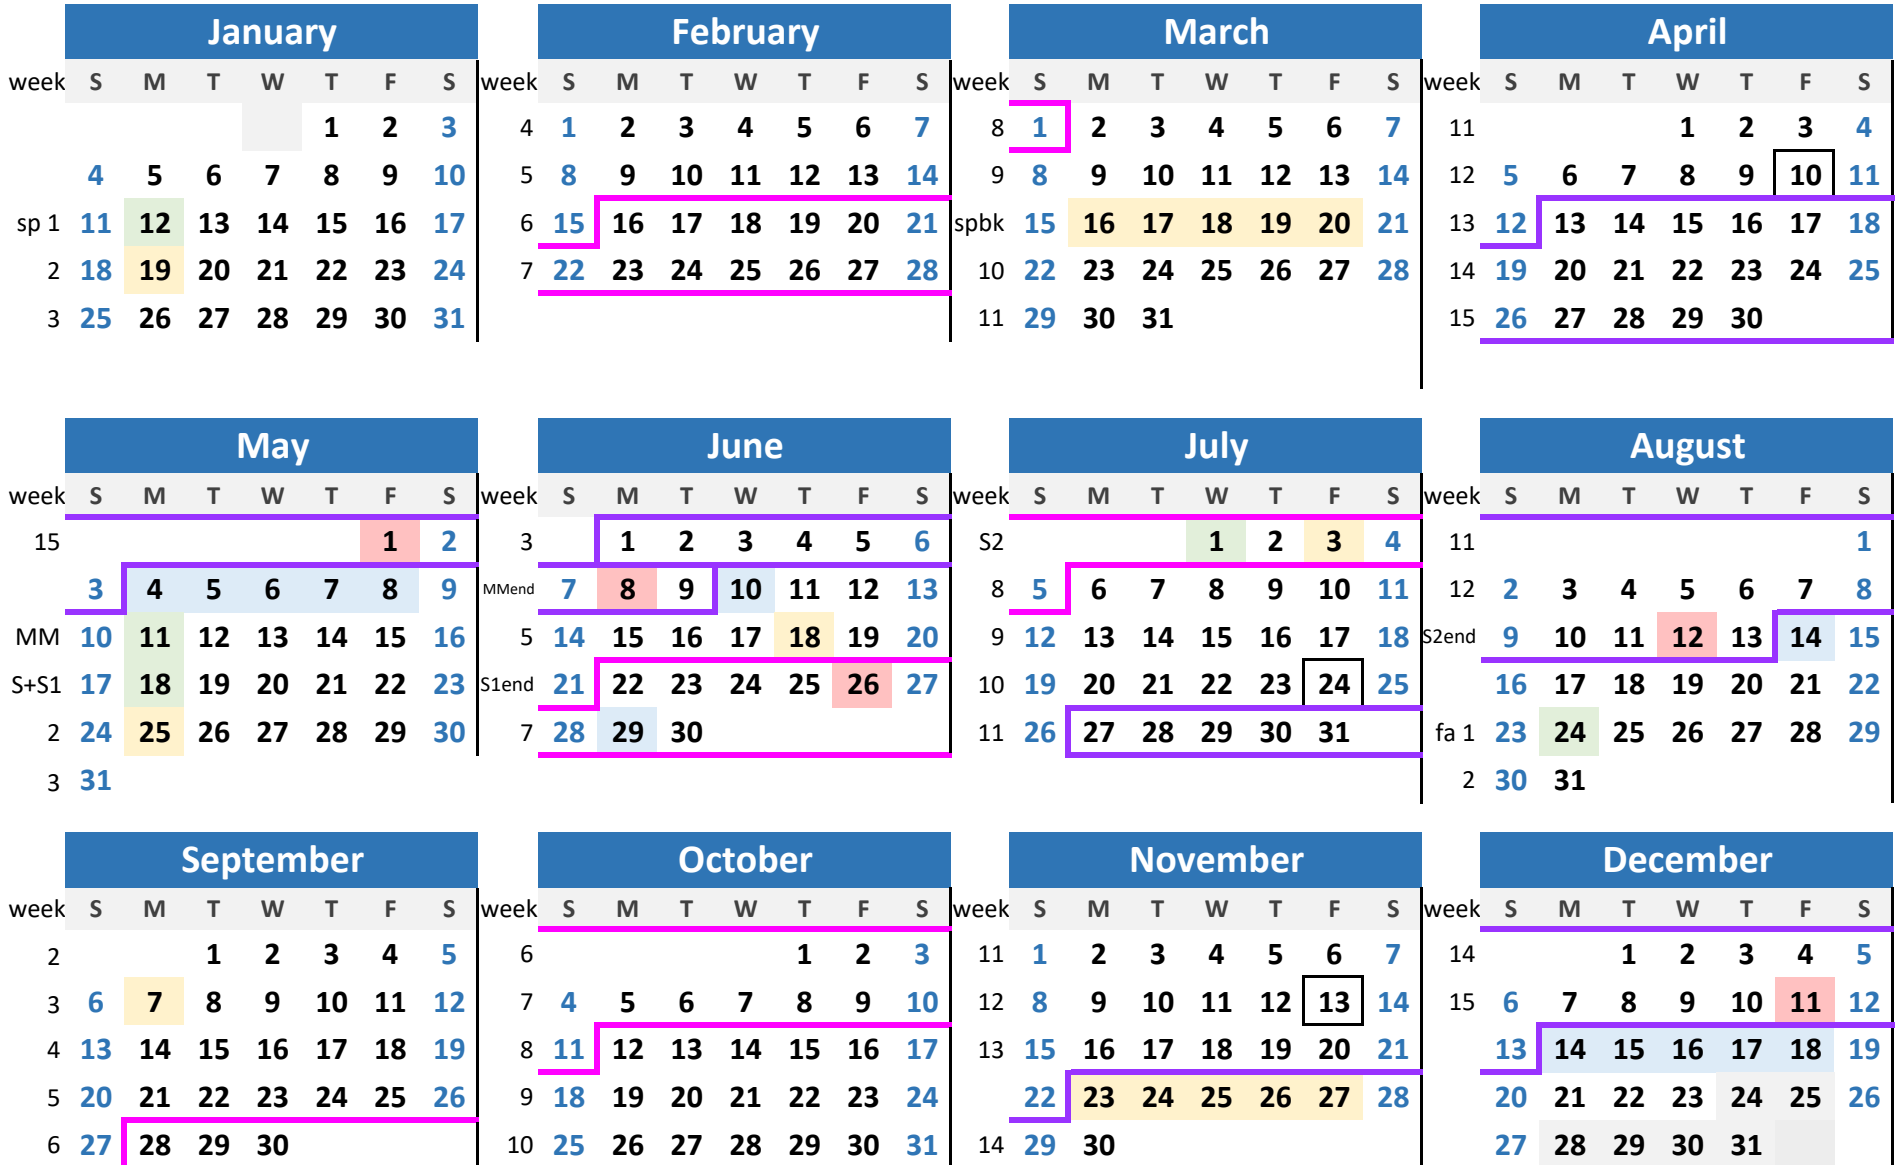

MSEEQ & SEEQ Dates for Full-Semester Courses

2026

Color Key: Green = 1st day; Orange = No class; Pink = Last day; Blue = Finals
 Lines: Black = Late drop; Fuschia = MSEEQ (2 wks), Purple = SEEQ (3 wks)

MSEEQ & SEEQ Dates for 2026

Spring Semester

Full-Semester (1/12 - 5/1)

MSEEQs begin on Monday, February 16 at Midnight and end on Sunday, March 1 at 11:59 pm

SEEQs begin on Monday, April 13 at Midnight and end on Sunday, May 3 at 11:59 pm